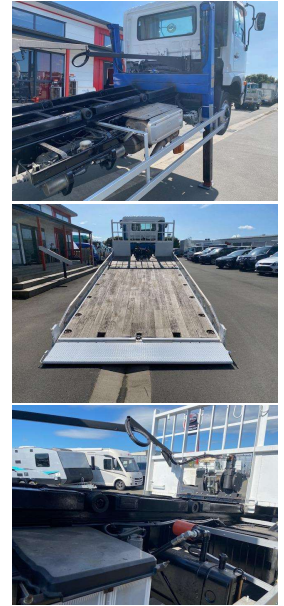

# 2013 Nissan Condor Transporter

Body  
Truck - Car Transporter

Odometer  
120,813 km

Engine  
4670 cc

Fuel Type  
Diesel

Transmission  
MT6

Wheels  
-

VIN  
LK38N-10064 - 008

Reg No.  
-