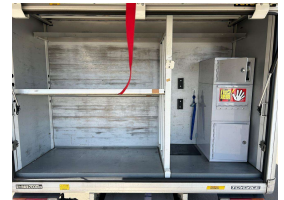

2012 Toyota Toyoace