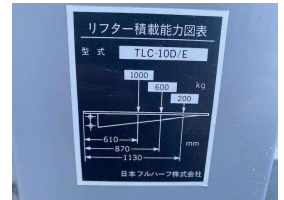

2013 Isuzu Elf Taillift

VEHICLE INFORMATION

Cash Price

Includes GST,
Registration &
Licensing

\$39,990

Finance may be
available on this
vehicle.
Ask one of our
friendly staff for
more information.

Gain peace of mind
with Mechanical
Breakdown Insurance.
Ask us how.

Body
Truck - Box Body

Odometer
121,000 km

Engine
3000 cc

Fuel Type
Diesel

Transmission
6 Speed Manual

Wheels
-

VIN
NMR85-7020320 - 13

Reg No.
-

Ext Colour
White

History
-

Seats
-

Interior
-

Audio
-

Stock ID
25010

STOCK NO 25010

MODEL - NMR85 - NARROW CAB
ENGINE - 4JJ1 - 3.0 DIESEL TURBO
TRANSMISSION - 6 SPEED MANUAL
LICENSE - CAR
DRIVERS AIRBAG AND ABS
TAILLIFT - 1000kg - dimensions 1800 x 1470

INNER BOX DIMENSIONS 4560 X 1800 X 1800H 14.7m3

WEIGHTS - TARE 3470KG - GVM 5635KG - PAYLOAD 2165KG
GMCW 7500KG
BRAKED TOW RATING 3000KG - UNBRAKED 900KG

##PLEASE CONTACT US PRIOR TO VIEWING AS SOME OF OUR
VEHICLES ARE IN STORAGE YARDS AND NOT LOCATED ON SITE -
THANKYOU FOR YOUR COOPERATION ##