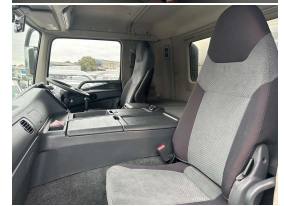

2009 Mitsubishi Fuso Super Great