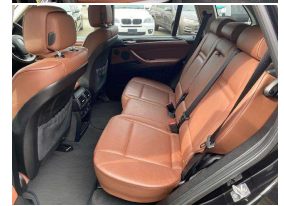

2012 BMW X5 X Drive 30d Sav