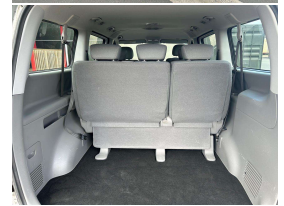

2019 Hyundai Imax