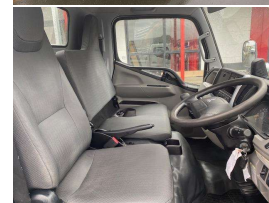

2018 Mitsubishi Canter 3165kg Car license

VEHICLE INFORMATION

Cash Price

Includes GST,
Registration &
Licensing

\$42,990

Finance may be available on this vehicle. Ask one of our friendly staff for more information.

Gain peace of mind with Mechanical Breakdown Insurance. Ask us how.

Body
Truck - Flat Deck

Odometer
75,643 km

Engine
3000 cc

Fuel Type
Diesel

Transmission
MT5

Wheels
-

VIN
FEA50-571342 - 32