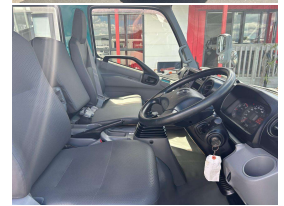

2012 Toyota Dyna 7str

VEHICLE INFORMATION

Cash Price

Includes GST,
Registration &
Licensing

\$43,990

Finance may be
available on this
vehicle.
Ask one of our
friendly staff for
more information.

Gain peace of mind
with Mechanical
Breakdown Insurance.
Ask us how.