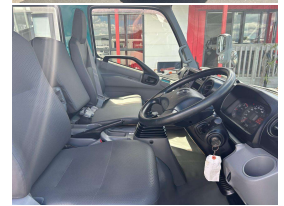

# 2012 Toyota Dyna 7str

# \$43,990

Finance may be available on this vehicle. Ask one of our friendly staff for more information.

Gain peace of mind with Mechanical Breakdown Insurance. Ask us how.

Body  
Truck - Flat Deck

Odometer  
118,900 km