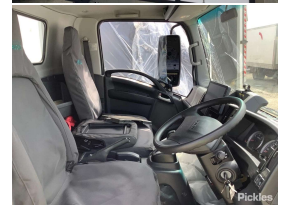

2023 Isuzu

VEHICLE INFORMATION

Cash Price

Includes GST,
Registration &
Licensing

$59,990

Finance may be available on this vehicle.
Ask one of our friendly staff for more information.

Gain peace of mind with Mechanical Breakdown Insurance. Ask us how.

Body
Truck - Refrigerated

Odometer
34,224 km

Engine
3000 cc

Fuel Type
Diesel

Transmission
-

Wheels
-

VIN
JAANPR85FM7100061

Reg No.
-

Ext Colour
-

History
-

Seats
-

Interior
-

Audio
-

Stock ID
24720

STOCK NO 24720

2023 ISUZU NNR 55.150 - 5500KG AND 150bhp
POWERED BY A 4J11 - 3.0 INTERCOOLED TURBO DIESEL COMMON RAIL 4 CYLINDER
TRANSMISSION IS AUTOMATIC
PREDICTIVE CRUISE CONTROL
WIDE CAB MODEL
2500 WHEELBASE
CAR LICENSE
REVERSE CAMERA
LASTEST MODEL FRONT CRASH ASSIST AND LANE ASSIST
ESC AND ABS

INNER BOX DIMENSIONS TBA ON ARRIVAL

AUSTRALIAN IMPORTED WITH CAB B PILLAR DAMAGE ONLY - CERTIFIED REPAIR

##PLEASE CONTACT US PRIOR TO VIEWING AS SOME OF OUR VEHICLES ARE IN STORAGE YARDS AND NOT LOCATED ON SITE - THANKYOU FOR YOUR COOPERATION ##

A brief description on what we can offer at Counties Commercial Centre

Mechanical workshop for repairs and maintenance
Engineering and fabrication, work carried out to LT400 certification
Towbars - Load anchorages - Taillifts - truck modifications

Counties Commercial Centre, Phone 09 2393340, Email vince@countiescommercial.co.nz
91 Adams Drive, Pukekohe, Auckland 2120, New Zealand