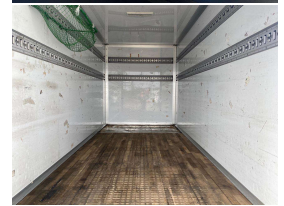

2016 Mitsubishi Canter