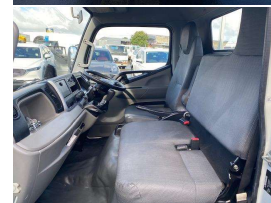

2018 Mitsubishi Canter 3165kg Car license

VEHICLE INFORMATION

Cash Price

Includes GST,
Registration &
Licensing

\$44,990

Finance may be
available on this
vehicle.
Ask one of our
friendly staff for
more information.

Gain peace of mind
with Mechanical
Breakdown Insurance.
Ask us how.

Body
Truck - Flat Deck

Odometer
63,118 km

Engine
3000 cc

Fuel Type
Diesel

Transmission
MT5

Wheels
-

VIN
FEA50-571265 - 37