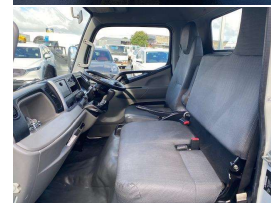

2018 Mitsubishi Canter 3165kg Car license

VEHICLE INFORMATION

Cash Price

Includes GST,
Registration &
Licensing

\$39,990

Finance may be available on this vehicle.
Ask one of our friendly staff for more information.

Gain peace of mind with Mechanical Breakdown Insurance. Ask us how.

Body
Truck - Flat Deck

Odometer
63,118 km

Engine
3000 cc

Fuel Type
Diesel

Transmission
MT5

Wheels
-

VIN
-