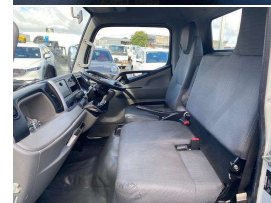

2018 Mitsubishi Canter 3165kg Car license

VEHICLE INFORMATION

Cash Price

Includes GST,
Registration &
Licensing

\$39,990

Finance may be
available on this
vehicle.
Ask one of our
friendly staff for
more information.

Gain peace of mind
with Mechanical
Breakdown Insurance.
Ask us how.

Body
Truck - Flat Deck

Odometer
63,118 km

Engine
3000 cc

Fuel Type
Diesel

Transmission
MT5

Wheels
-

VIN
-