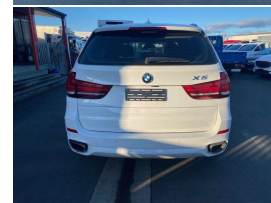

2016 BMW X5 30D M Sport 7str

VEHICLE INFORMATION

Cash Price

Includes GST,
Registration &
Licensing

\$39,990

Finance may be available on this vehicle. Ask one of our friendly staff for more information.

Gain peace of mind with Mechanical Breakdown Insurance. Ask us how.

Body
SUV / 4x4

Odometer
60,379 km

Engine
2993 cc

Fuel Type
Diesel

Transmission
Auto

Wheels
-

VIN
WBAKS420X00J58107

Reg No.
QLD36

Ext Colour
Pearl

History
-

Seats
-

Interior
-

Audio
-

Stock ID
25038

STOCK NO 25038

3.0 DIESEL TURBO 4WD
8 SPEED AUTOMATIC WITH PADDLE SHIFT
PANAMARAC SUNROOF
7 SEATER
ALLOY
LEATHER
FRONT AND SIDE CURTAIN AIRBAGS
FOG LIGHTS
PREDICTIVE CRUISE CONTROL
DIGITAL DISPLAY
PUSH BUTTON START