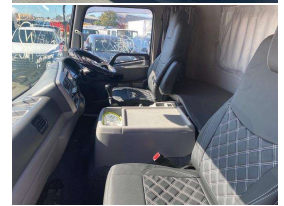

2015 Nissan Condor