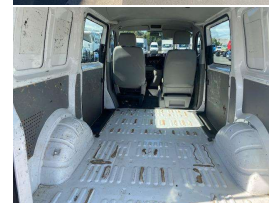

# 2012 Volkswagen Transporter T5 SWB

Ext Colour  
White

History  
NZ New

Seats  
2 seats

Interior  
-

Audio  
-

Stock ID  
25086

STOCK NO 25086

TRADE IN SPECIAL  
BODY IN AVERAGE CONDITION FOR YEAR AND MILEAGE  
NEW WOF  
5 DOOR  
2 SEATER  
6 SPEED MANUAL  
DRIVERS AIRBAG AND ABS  
RADIO